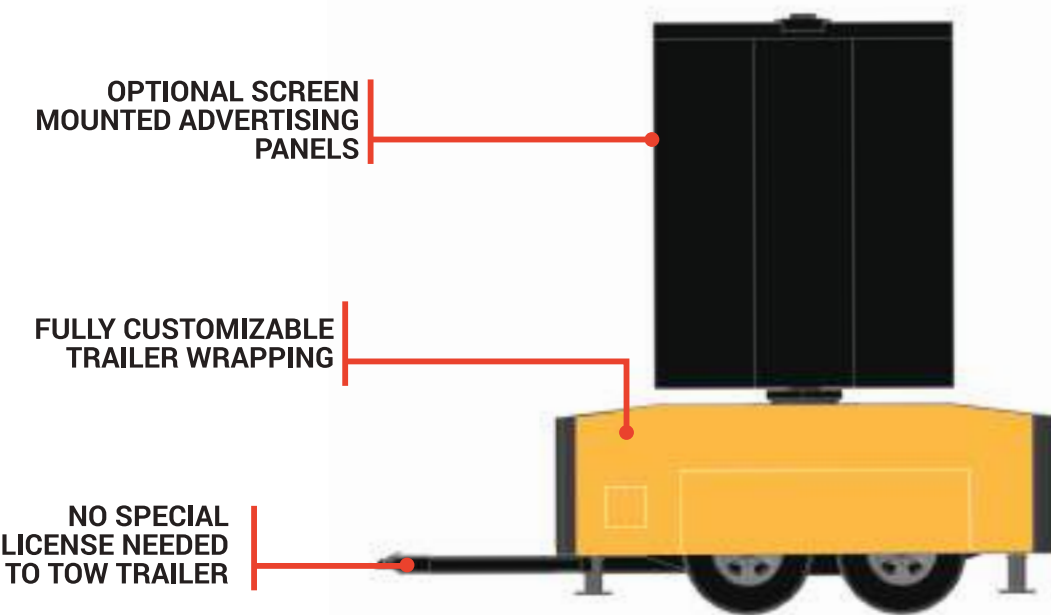

SMALL SPACE. BIG POSSIBILITIES.

INTRODUCING THE ALL-NEW FrontRow® Anywhere FROM TRALEX & AVS LED

For more than 50 years, Trailex has been a trailblazer in the world of trailers, designing and manufacturing trusted and innovative solutions. Now partnering with AVS LED, we are proud to introduce FrontRow® Anywhere.

Advanced functionality and a compact design ensure easy setup and transport from location to location that's non-intrusive. Our FrontRow® Anywhere LED Display Trailer comes in either a 10' x 5' or 13' x 7' LED video display that can be adjusted with a hydraulic lift and remotely operated from anywhere.

TRAILER SPECIFICATIONS

- TRAILER FOOTPRINT 8.6X10"
- SMOOTH ALUMINUM SIDES TO ACCEPT GRAPHICS
- DIAMOND PLATE TOP COVERED WITH SPRAY BED LINER
- DUAL AXLE
- HONDA 7000IS GENERATOR
- HYDRAULIC MAST FOR ELEVATING SCREEN
- SINGLE PHASE POWER WITH 30 AMP SERVICE
- STEEL CHASSIS
- 4 INTERNAL LEVELING JACKS WITH NO EXTERNAL OUTRIGGERS NEEDED

SCREEN SPECIFICATIONS

- WEATHERPROOF IP65 RATED SCREEN (AVAILABLE FROM 3.9mm to 6.9mm)
- MANUAL SCREEN ROTATION / FIXED POSITIONS EVERY 30°
- TWO STANDARD SCREEN SIZES AVAILABLE: 10' X 5' AND 13' X 7'
- FOLDS INWARD TO PROTECT SCREEN FACE IN TRANSIT
- CAN BE RAISED A FULL 8' OR KEPT LOW AT TRAILER DECK HEIGHT