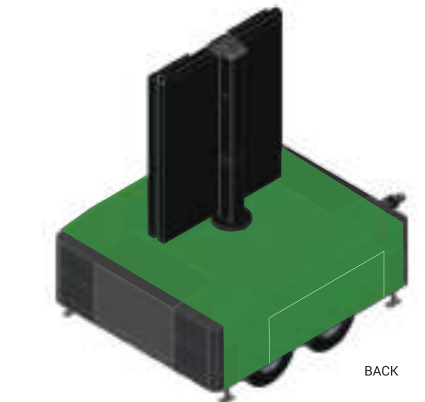

TRAILER FEATURES

- CERTIFIED WIND LOAD RATINGS BY THIRD PARTY ENGINEERING FIRM
- RETRACTABLE SLIDE IN TONGUE
- ELECTRONICS PACKAGE / AUDIO VISUAL EQUIPMENT
- SCREEN MOUNTED ADVERTISING PANELS
- INTUITIVE INSTALLATION & FAST SET UP TIME
- FULLY SELF CONTAINED WITH HUSHED HONDA GENERATOR
- WEATHERPROOF PROTECTIVE COVER
- INTERNAL STORAGE SPACE
- NO RIVETS FOR EASY WRAPPING OF TRAILER
- NO SPECIAL LICENSE NEEDED TO TOW TRAILER
- CUSTOMIZABLE AV/ELECTRONICS PACKAGES AVAILABLE
- OPTIONAL SCREEN MOUNTED ADVERTISING PANELS
- FULLY SELF CONTAINED WITH OPTIONAL QUIET GENERATOR