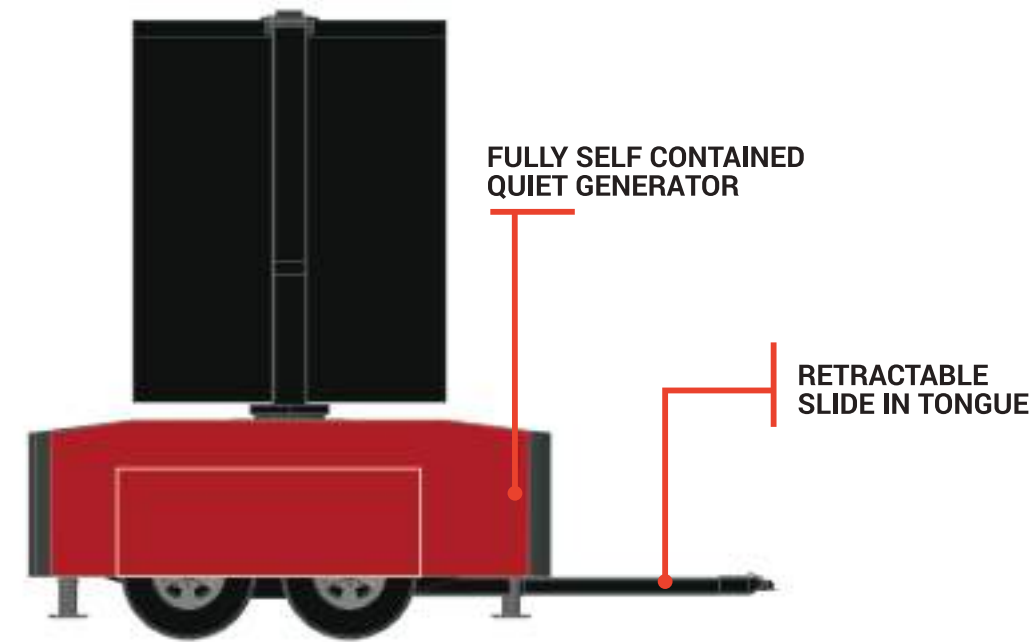

Advanced functionality and a compact design ensure easy setup and transport from location to location that's non-intrusive. Our FrontRow® Anywhere LED Display Trailer comes in either a 10' x 5' or 13' x 7' LED video display that can be adjusted with a hydraulic lift and remotely operated from anywhere.

SCREEN SPECIFICATIONS

- WEATHERPROOF IP65 RATED SCREEN (AVAILABLE FROM 3.9mm to 6.9mm)
- MANUAL SCREEN ROTATION / FIXED POSITIONS EVERY 30°
- TWO STANDARD SCREEN SIZES AVAILABLE: 10' X 5' AND 13' X 7'
- FOLDS INWARD TO PROTECT SCREEN FACE IN TRANSIT
- CAN BE RAISED A FULL 8' OR KEPT LOW AT TRAILER DECK HEIGHT