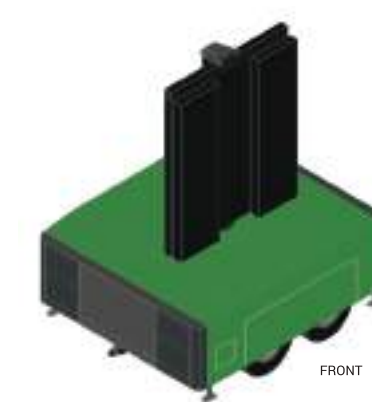

TRAILER FEATURES

- CERTIFIED WIND LOAD RATINGS BY THIRD PARTY ENGINEERING FIRM
- RETRACTABLE SLIDE IN TONGUE
- ELECTRONICS PACKAGE / AUDIO VISUAL EQUIPMENT
- SCREEN MOUNTED ADVERTISING PANELS
- INTUITIVE INSTALLATION & FAST SET UP TIME
- FULLY SELF CONTAINED WITH HUSHED HONDA GENERATOR
- WEATHERPROOF PROTECTIVE COVER
- INTERNAL STORAGE SPACE
- NO RIVETS FOR EASY WRAPPING OF TRAILER
- NO SPECIAL LICENSE NEEDED TO TOW TRAILER
- CUSTOMIZABLE AV/ELECTRONICS PACKAGES AVAILABLE
- OPTIONAL SCREEN MOUNTED ADVERTISING PANELS
- FULLY SELF CONTAINED WITH OPTIONAL QUIET GENERATOR