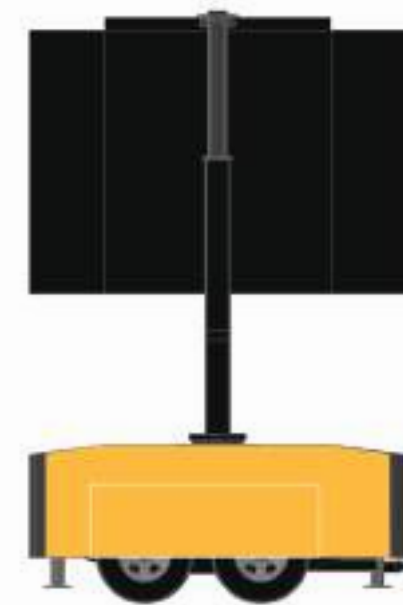

PERFECT FOR...

BRAND ADVERTISING
SPORTING EVENTS
TRADE SHOWS
CORPORATE EVENTS
POLITICAL CAMPAIGNS

GRAND OPENINGS
PARTY RENTALS
VIDEO GAME EVENTS
**NATURAL DISASTER
EMERGENCY RESPONSE**
**PORTABLE MULTI-SPORT
SCOREBOARD**

TRAILER SPECIFICATIONS

- TRAILER FOOTPRINT 8.6X10"
- SMOOTH ALUMINUM SIDES TO ACCEPT GRAPHICS
- DIAMOND PLATE TOP COVERED WITH SPRAY BED LINER
- DUAL AXLE
- HONDA 7000IS GENERATOR
- HYDRAULIC MAST FOR ELEVATING SCREEN
- SINGLE PHASE POWER WITH 30 AMP SERVICE
- STEEL CHASSIS
- 4 INTERNAL LEVELING JACKS WITH NO EXTERNAL OUTRIGGERS NEEDED

SCREEN SPECIFICATIONS

- WEATHERPROOF IP65 RATED SCREEN (AVAILABLE FROM 3.9mm to 6.9mm)
- MANUAL SCREEN ROTATION / FIXED POSITIONS EVERY 30°
- TWO STANDARD SCREEN SIZES AVAILABLE: 10' X 5' AND 13' X 7'
- FOLDS INWARD TO PROTECT SCREEN FACE IN TRANSIT
- CAN BE RAISED A FULL 8' OR KEPT LOW AT TRAILER DECK HEIGHT

TRAILER FEATURES

- CERTIFIED WIND LOAD RATINGS BY THIRD PARTY ENGINEERING FIRM
- RETRACTABLE SLIDE IN TONGUE
- ELECTRONICS PACKAGE / AUDIO VISUAL EQUIPMENT
- SCREEN MOUNTED ADVERTISING PANELS
- INTUITIVE INSTALLATION & FAST SET UP TIME
- FULLY SELF CONTAINED WITH HUSHED HONDA GENERATOR
- WEATHERPROOF PROTECTIVE COVER
- INTERNAL STORAGE SPACE
- NO RIVETS FOR EASY WRAPPING OF TRAILER
- NO SPECIAL LICENSE NEEDED TO TOW TRAILER
- CUSTOMIZABLE AV/ELECTRONICS PACKAGES AVAILABLE
- OPTIONAL SCREEN MOUNTED ADVERTISING PANELS
- FULLY SELF CONTAINED WITH OPTIONAL QUIET GENERATOR

CALL TRAIEX TODAY OR VISIT OUR WEBSITE FOR MORE INFORMATION. **1-800-282-5042** | **TRAIEX.COM**