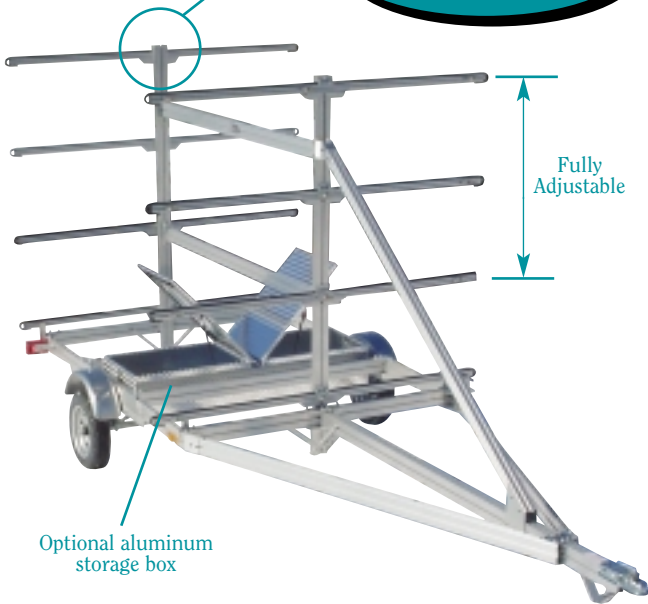

Adjustable "web strap clips" are standard with every trailer. They are fully adjustable to provide unmatched safety and the perfect fit.

V-Bar for kayaks

Straight Bar for canoes

Mix and Match for your application!

Fully Adjustable

Optional aluminum storage box

Since 1963 our unique extruded aluminum pieces with "T" slots make each trailer lightweight, long lasting and fully adjustable.

Other trailers available, contact your Trailex Representative.

*Please refer to SUT Literature for Applications

CANOE TRAILERS

UT-1000-6-04
This all bolted aluminum trailer has a 1000 pound capacity and weighs 305 lbs. It is fully adjustable for carrying 6 canoes up to 18' in length. Standard adjustable crossbars with vinyl extrusions to protect your boats. (Shown with optional storage box)